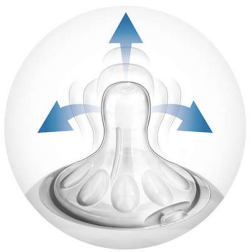

### Easy to hold and grip in any direction

- Ergonomic shape for maximum comfort
- Simple to use and clean, quick and easy assembly

## Natural latch on

The wide, breast-shaped teat promotes natural latch-on similar to the breast, making it easy for your baby to combine breast and bottle feeding.

## Unique comfort petals

Petals inside the teat increase softness and flexibility without teat collapse. Your baby will enjoy a more comfortable and contented feed.