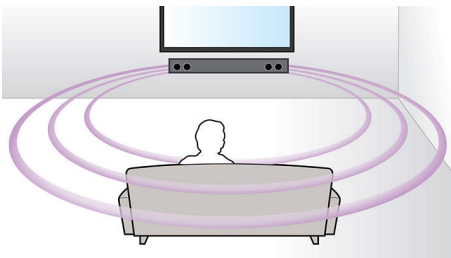

Designed for simplicity

- Low-rise profile for the perfect fit in front of your TV
- Ultra-compact 80cm-wide soundbar suits any home décor

Richer sound for watching TV and movies

- Virtual Surround Sound for a realistic movie experience
- Dolby Digital for ultimate movie experience
- Twin tweeters for optimum clarity performance
- External subwoofer adds thrill to the action

PHILIPS

Highlights

Bluetooth

Bluetooth is a short range wireless communication technology that is both stable and energy efficient. The technology allows for easy wireless connection to other Bluetooth devices, so you can play your favorite music from any smartphone, tablet or laptop, including the iPod or iPhone with a Bluetooth-enabled speaker.

Virtual Surround Sound

Philips Virtual Surround Sound produces rich and immersive surround sound from less than five-speaker system. Highly advanced spatial algorithms faithfully replicate the sonic characteristics that occur in an ideal 5.1-channel environment. Any high quality stereo source is transformed into true-to-life, multi-channel surround sound. No need to purchase extra speakers, wires or speaker stands to appreciate room-filling sound.

Ultra-compact soundbar

Ultra-compact 80cm-wide soundbar suits any home décor

Twin tweeters (HC 2012)

Twin tweeters for optimum clarity performance

Audio in

Audio in allows you to easily play your music directly from your iPod/iPhone/iPad, MP3 player, or laptop via a simple connection to your home cinema. Simply connect your audio device to the Audio in jack to enjoy your music with the superior sound quality of the Philips home cinema system.