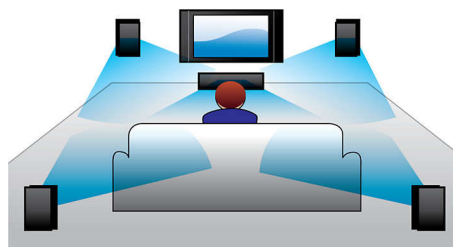

Designed for simplicity

- Low-rise profile for the perfect fit in front of your TV
- Ultra-compact 80cm-wide soundbar suits any home décor

Richer sound for watching TV and movies

- Virtual Surround Sound for a realistic movie experience
- Dolby Digital for ultimate movie experience
- Twin tweeters for optimum clarity performance
- External subwoofer adds thrill to the action

Virtual Surround Sound

Philips Virtual Surround Sound produces rich and immersive surround sound from less than five-speaker system. Highly advanced spatial algorithms faithfully replicate the sonic characteristics that occur in an ideal 5.1-channel environment. Any high quality stereo source is transformed into true-to-life, multi-channel surround sound. No need to purchase extra speakers, wires or speaker stands to appreciate room-filling sound.

External subwoofer

External subwoofer adds thrill to the action

Dolby Digital

Because Dolby Digital, the world's leading digital multi-channel audio standards, make use of the way the human ear naturally processes sound, you experience superb quality surround sound audio with realistic spatial cues.