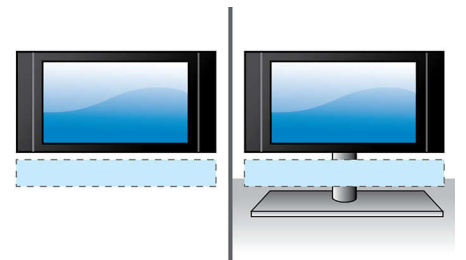

Flexible placement

Enjoy the versatility of this home theater system that allows you to place it where you will. Whether on a TV stand, on a table or mounted on a wall, the product looks sensational and functions without compromise. For once, you get to control how your home looks without giving up an incredible home theater experience.