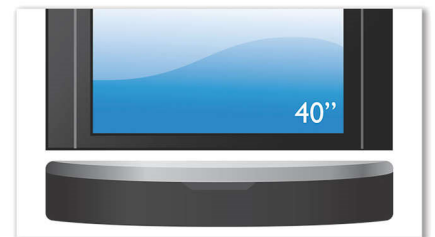

Philips
Soundbar Home theater

Blu-ray 3D playback

HTS9140

Superior surround sound without the clutter

Obsessed with Sound

Over 80% of people who took the sound challenge* prefer Philips Ambisound. This Philips SoundBar with Ambisound incorporates a complete home theater system, including high definition 3D Blu-Ray Disc Playback in a single unit.

Designed to enhance your living space

- Slim and premium design in high quality brushed aluminum
- SoundBar design best fitting a 102cm (40") flat TV or larger

Connect and enjoy all your entertainment

- Full HD 3D Blu-ray for a truly immersive 3D movie experience
- DLNA Network Link to enjoy music & videos from your PC
- Philips Net TV with Wi-Fi for online services on your TV

Dolby TrueHD and DTS-HD

Dolby TrueHD and DTS-HD Master Audio Essential deliver the finest sound from your Blu-ray Discs. Audio reproduced is virtually indistinguishable from the studio master, so you hear what the creators intended for you to hear. Dolby TrueHD and DTS-HD Master Audio Essential complete your high definition entertainment experience.

Slim and premium design

Slim and premium design in high quality brushed aluminum

SoundBar design (102cm (40"))

The SoundBar lends an air of sophistication and grace to any living room. Though it is designed to fit a flat TV with a 102 cm (40") screen or larger, it will also sit under any other flat TV like a companion - matching all your interior and your lifestyle.