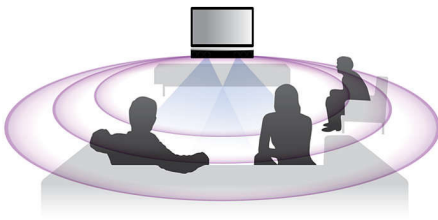

Philips
Soundbar Home theater

Blu-ray 3D playback

HTS9140

Superior surround sound without the clutter

Obsessed with Sound

Over 80% of people who took the sound challenge* prefer Philips Ambisound. This Philips SoundBar with Ambisound incorporates a complete home theater system, including high definition 3D Blu-Ray Disc Playback in a single unit.

Designed to enhance your living space

- Slim and premium design in high quality brushed aluminum
- SoundBar design best fitting a 102cm (40") flat TV or larger

Connect and enjoy all your entertainment

- Full HD 3D Blu-ray for a truly immersive 3D movie experience
- DLNA Network Link to enjoy music & videos from your PC
- Philips Net TV with Wi-Fi for online services on your TV

Ultimate listening experience

- Dolby TrueHD and DTS-HD for high fidelity surround sound
- Ambisound for surround sound from fewer speakers

PHILIPS

Highlights

Ambisound

Ambisound technology produces truly embracing multi-channel surround sound from fewer speakers. It delivers an immersive 5.1 sound experience without the constraints of sitting position, room shape or size, and without the clutter of multiple speakers and cables. Through the combined effect of psychoacoustic phenomena, array processing and precisely angled driver positioning, Ambisound delivers more sound from fewer speakers.

Full HD 3D Blu-ray

Be enthralled by 3D movies in your own living room on a Full HD 3D TV. Active 3D uses the latest generation of fast switching displays for real life depth and realism in full 1080x1920 HD resolution. By watching these images through special glasses with right and left lenses that are timed to open and close in synchrony with alternating images, the full HD 3D viewing experience is created in your home cinema. Premium 3D movie releases on Blu-ray offer a wide, high quality selection of content. Blu-ray also delivers uncompressed surround sound for an unbelievably real audio experience.