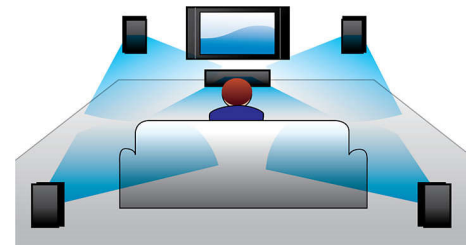

Dolby TrueHD and DTS-HD

Dolby TrueHD and DTS-HD Master Audio Essential deliver the finest sound from your Blu-ray Discs. Audio reproduced is virtually indistinguishable from the studio master, so you hear what the creators intended for you to hear. Dolby TrueHD and DTS-HD Master Audio Essential complete your high definition entertainment experience.