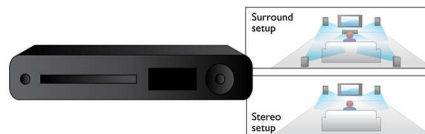

Sound bar system

Sound bar system in a stylish integrated single-unit design

HDMI 1080p

HDMI 1080p upscaling delivers images that are crystal clear. Movies in standard definition can now be enjoyed in true high definition resolution - ensuring more details and more true-to-life pictures. Progressive Scan (represented by "p" in "1080p") eliminates the line structure prevalent on TV screens, again ensuring relentlessly sharp images. To top it off, HDMI makes a direct digital connection that can carry uncompressed digital HD video as well as digital multichannel audio, without conversions to analog - delivering perfect picture and sound quality, completely free from noise.

Faroudja DCDi

Enjoy incredibly sharp, high quality video on your progressive scan TV with Faroudja DCDi. The feature alleviates jagged edges that appear when standard interlaced video is viewed, especially with moving images - thus delivering natural-looking action scenes. Bring your viewing experience to the next level with clearer smoother pictures

Connect your iPod

This unique connection allows you to hook up the Philips dock to the home theater system for media playback from your iPod. With Extended User Interface, you can also enjoy the convenience of direct access and viewing of your iPod content on your TV screen.

Smart Surround

Enjoy the best possible listening experience without having to make surround setting

changes every time you change a disc or switch between movies and music. Unlike normal 5.1 systems that feature default multi-channel surround settings, Smart Surround automatically changes the surround settings to suit your music encoded in stereo or your movie with multi-channel content.