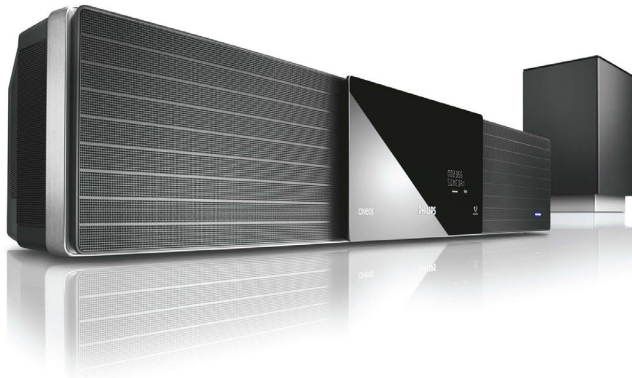

Philips Cineos
SoundBar DVD home
theater

HTS8100

Distinctive design, bold performance

Featuring Ambisound, the HTS8100 delivers full multi-channel surround sound in any sort of room. The 1-piece integrated system fits into the home with ease, providing a full home theater experience with excellent sound and picture quality.

Bring audio to life

- DoubleBASS for an extended, deep bass experience
- Smart Surround optimizes surround settings automatically
- Soft dome tweeters for pure sound and voice clarity
- Ambisound for surround sound from fewer speakers

Fits any space, any lifestyle

- Sophisticated design that matches any flat TV
- Sound bar system in a stylish integrated single-unit design

PHILIPS

Highlights

Ambisound

Ambisound technology produces truly embracing multi-channel surround sound from fewer speakers. It delivers an immersive 5.1 sound experience without the constraints of sitting position, room shape or size, and without the clutter of multiple speakers and cables. Through the combined effect of psychoacoustic phenomena, array processing and precisely angled driver positioning, Ambisound delivers more sound from fewer speakers.

Sound bar system

Sound bar system in a stylish integrated single-unit design

HDMI 1080p

HDMI 1080p upscaling delivers images that are crystal clear. Movies in standard definition can now be enjoyed in true high definition resolution - ensuring more details and more true-to-life pictures. Progressive Scan (represented by "p" in "1080p") eliminates the line structure prevalent on TV screens, again ensuring relentlessly sharp images. To top it off, HDMI makes a direct digital connection that can carry uncompressed digital HD video as well as digital multichannel audio, without conversions to analog - delivering perfect picture and sound quality, completely free from noise.