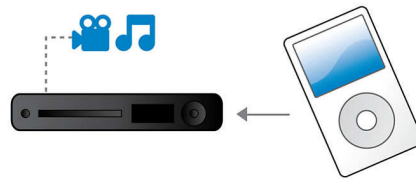

Fits any space, any lifestyle

- Sophisticated design that matches any flat TV
- Sound bar system in a stylish integrated single-unit design

PHILIPS

Highlights

Ambisound

Ambisound technology produces truly embracing multi-channel surround sound from fewer speakers. It delivers an immersive 5.1 sound experience without the constraints of sitting position, room shape or size, and without the clutter of multiple speakers and cables. Through the combined effect of psychoacoustic phenomena, array processing and precisely angled driver positioning, Ambisound delivers more sound from fewer speakers.

Sound bar system

Sound bar system in a stylish integrated single-unit design

HDMI 1080p

HDMI 1080p upscaling delivers images that are crystal clear. Movies in standard definition can now be enjoyed in true high definition resolution - ensuring more details and more true-to-life pictures. Progressive Scan (represented by "p" in "1080p") eliminates the line structure prevalent on TV screens, again ensuring relentlessly sharp images. To top it off, HDMI makes a direct digital connection that can carry uncompressed digital HD video as well as digital multichannel audio, without conversions to analog - delivering perfect picture and sound quality, completely free from noise.

Connect your iPod

This unique connection allows you to hook up the Philips dock to the home theater system for media playback from your iPod. With Extended User Interface, you can also enjoy the convenience of direct access and viewing of your iPod content on your TV screen.

Smart Surround

Enjoy the best possible listening experience without having to make surround setting

changes every time you change a disc or switch between movies and music. Unlike normal 5.1 systems that feature default multi-channel surround settings, Smart Surround automatically changes the surround settings to suit your music encoded in stereo or your movie with multi-channel content.