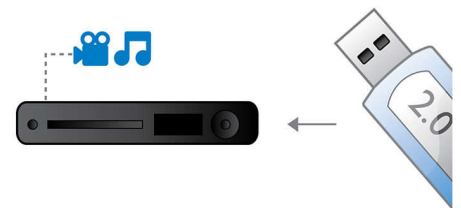

Hi-Speed USB 2.0 Link

The Universal Serial Bus or USB is a protocol standard that is conveniently used to link PCs, peripherals and consumer electronic equipment. Hi-Speed USB devices have a data transfer rate of up to 480 Mbps - up from the 12 Mbps in original USB ones. With Hi-Speed USB 2.0 Link, all you have to do is plug in your USB device, select the movie, music or photo and play away.