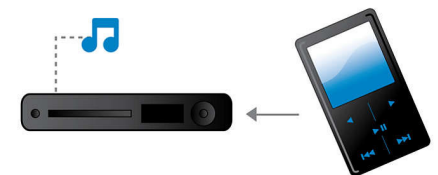

MP3 Link

MP3 Link allows playback of MP3 files, directly from your portable media player, on your home theater system. Simply connect your portable MP3 player to the built-in MP3 Link jack and enjoy your MP3 music in the superior sound quality delivered by the Philips home theatre system. MP3 Link brings your portable music into the comfort of your living room.