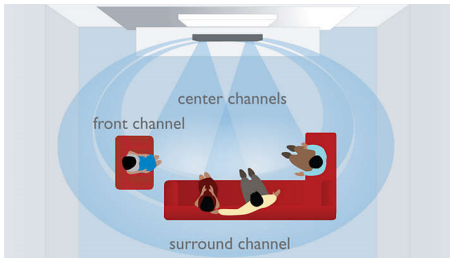

Connect

- EasyLink to control all HDMI CEC devices via a single remote
- Hi-Speed USB 2.0 Link plays video/music from USB flash drive
- MP3 Link plays music from portable media players

Live

- Matches any flat TV with optimal fit for 37" TV or larger
- SoundBar with integrated speakers, amplifiers and DVD player
- Flexible placement on the wall, tabletop or stand

PHILIPS

Highlights

Ambisound

Ambisound technology produces truly embracing multi-channel surround sound from fewer speakers. It delivers an immersive 5.1 sound experience without the constraints of sitting position, room shape or size, and without the clutter of multiple speakers and cables. Through the combined effect of psychoacoustic phenomena, array processing and precisely angled driver positioning, Ambisound delivers more sound from fewer speakers.

SoundBar

The SoundBar is a complete all-in-one home theater solution that delivers superb 5.1 surround sound for an immersive movie experience. Integrating speakers, amplifiers and DVD player, the SoundBar is all you need below your television. It lets you keep your living room the way you want it, yet delivers an amazing multichannel sound experience - for movie moments shared with friends and family.

Matches any flat TV

The SoundBar lends an air of sophistication and grace to any living room. Though it is designed to fit a flat TV with a 94 cm (37") screen or larger, it will also sit under any other flat TV like a companion - matching all your interior and your lifestyle.