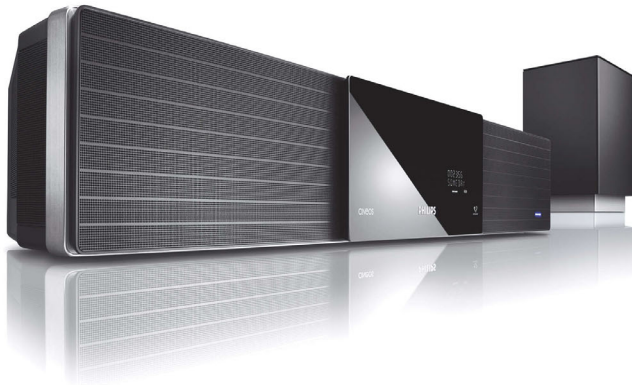

Philips Cineos
SoundBar DVD home
theater

HTS8100

Distinctive design, bold performance

Featuring Ambisound, the HTS8100 delivers full multi-channel surround sound in any sort of room. The 1-piece integrated system fits into the home with ease, providing a full home theater experience with excellent sound and picture quality.

Bring audio to life

- DoubleBASS for an extended, deep bass experience
- Smart Surround optimizes surround settings automatically
- Soft dome tweeters for pure sound and voice clarity
- Ambisound for surround sound from fewer speakers

Fits any space, any lifestyle

- Sophisticated design that matches any flat TV
- Sound bar system in a stylish integrated single-unit design

PHILIPS

Highlights

Ambisound

Ambisound technology produces truly embracing multi-channel surround sound from fewer speakers. It delivers an immersive 5.1 sound experience without the constraints of sitting position, room shape or size, and without the clutter of multiple speakers and cables. Through the combined effect of psychoacoustic phenomena, array processing and precisely angled driver positioning, Ambisound delivers more sound from fewer speakers.

Sound bar system

Sound bar system in a stylish integrated single-unit design

HDMI 1080p

HDMI 1080p upscaling delivers images that are crystal clear. Movies in standard definition can now be enjoyed in true high definition resolution - ensuring more details and more true-to-life pictures. Progressive Scan (represented by "p" in "1080p") eliminates the line structure prevalent on TV screens, again ensuring relentlessly sharp images. To top it off, HDMI makes a direct digital connection that can carry uncompressed digital HD video as well as digital multichannel audio, without conversions to analog - delivering perfect picture and sound quality, completely free from noise.