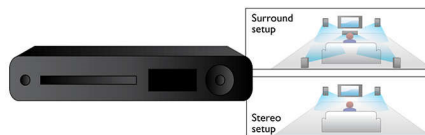

Smart Surround

Enjoy the best possible listening experience without having to make surround setting changes every time you change a disc or switch between movies and music. Unlike normal 5.1 systems that feature default multi-channel surround settings, Smart Surround automatically changes the surround settings to suit your music encoded in stereo or your movie with multi-channel content.