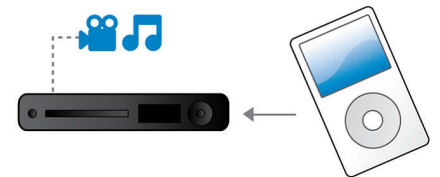

Sound bar system

Sound bar system in a stylish integrated single-unit design

HDMI 1080p

HDMI 1080p upscaling delivers images that are crystal clear. Movies in standard definition can now be enjoyed in true high definition resolution - ensuring more details and more true-to-life pictures. Progressive Scan (represented by "p" in "1080p") eliminates the line structure prevalent on TV screens, again ensuring relentlessly sharp images. To top it off, HDMI makes a direct digital connection that can carry uncompressed digital HD video as well as digital multichannel audio, without conversions to analog - delivering perfect picture and sound quality, completely free from noise.

Smart Surround

Enjoy the best possible listening experience without having to make surround setting changes every time you change a disc or switch between movies and music. Unlike normal 5.1 systems that feature default multi-channel surround settings, Smart Surround automatically changes the surround settings to suit your music encoded in stereo or your movie with multi-channel content.

DoubleBASS

DoubleBASS ensures you hear even the deepest bass tones from compact-sized

subwoofers. It captures low frequencies and recreates them in the audible range of the subwoofer - delivering sound with more boom and panache, and ensuring you a full, uncompromised listening experience.

Soft dome tweeters

Soft Dome Tweeters reproduce clear high and mid-range frequencies that enhance the overall clarity of sound from the speakers.

Connect your iPod

This unique connection allows you to hook up the Philips dock to the home theater system for media playback from your iPod. With Extended User Interface, you can also enjoy the convenience of direct access and viewing of your iPod content on your TV screen.