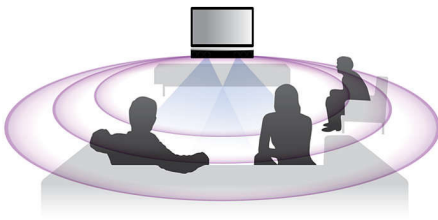

Designed to enhance your living space

- Flexible placement on the wall, tabletop or stand
- Touch panel for intuitive playback and volume control

Connect and enjoy all your entertainment

- EasyLink to control all HDMI CEC devices via a single remote
- Simple to set up with only three cables to connect
- Dock your iPod for media playback with on-screen control
- Enjoy all your movies and music from CD and DVD
- Faroudja DCDi for incredibly sharp high quality video

PHILIPS

Highlights

Ambisound technology

Ambisound technology produces truly embracing multi-channel surround sound from fewer speakers. It delivers an immersive 5.1 sound experience without the constraints of sitting position, room shape or size, and without the clutter of multiple speakers and cables. Through the combined effect of psychoacoustic phenomena, array processing and precisely angled driver positioning, Ambisound delivers more sound from fewer speakers.

Faroudja DCDi

Enjoy incredibly sharp, high quality video on your progressive scan TV with Faroudja DCDi. The feature alleviates jagged edges that appear when standard interlaced video is viewed, especially with moving images - thus delivering natural-looking action scenes. Bring your viewing experience to the next level with clearer smoother pictures

DoubleBASS technology

DoubleBASS ensures you hear even the deepest bass tones from compact-sized subwoofers. It captures low frequencies and recreates them in the audible range of the subwoofer - delivering sound with more boom and panache, and ensuring you a full, uncompromised listening experience.