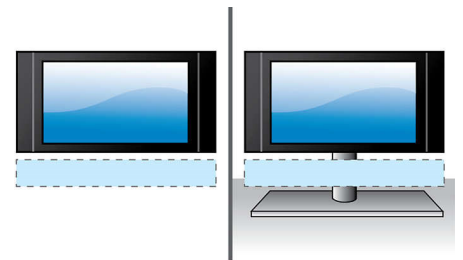

Flexible placement

Enjoy the versatility of this home theater system that allows you to place it where you will. Whether on a TV stand, on a table or mounted on a wall, the product looks sensational and functions without compromise. For once, you get to control how your home looks without giving up an incredible home theater experience.