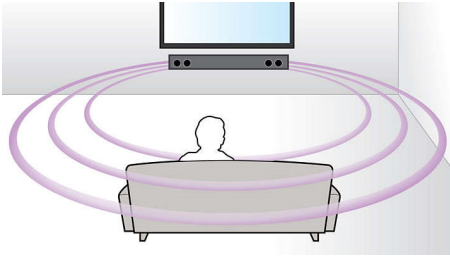

Philips
SoundBar Home cinema
speakers

Virtual surround

External subwoofer
Opt, Coax, Aux in, Audio in

CSS2123

Powerful sound for any TV

with subwoofer

Don't judge by its size, because this small soundbar packs a lot of punch! No more muffled dialogues with 2 dedicated tweeters. DoubleBASS and Virtual Surround Sound technology add excitement and surround sound to the movie.

Connect and enjoy all your entertainment

- Works with TVs, BD/DVD players, gaming consoles, MP3 players
- Enjoy music from iPod/iPhone/iPad with Music iLink

Designed for simplicity

- Low-rise profile for the perfect fit in front of your TV
- Ultra-compact soundbar - just 70cm/28" wide

PHILIPS

Highlights

Virtual Surround Sound

Philips Virtual Surround Sound produces rich and immersive surround sound from less than five-speaker system. Highly advanced spatial algorithms faithfully replicate the sonic characteristics that occur in an ideal 5.1-channel environment. Any high quality stereo source is transformed into true-to-life, multi-channel surround sound. No need to purchase extra speakers, wires or speaker stands to appreciate room-filling sound.