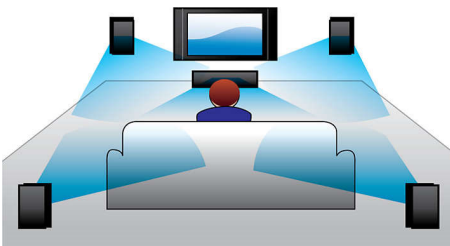

PHILIPS

Highlights

Virtual Surround Sound

Philips Virtual Surround Sound produces rich and immersive surround sound from less than five-speaker system. Highly advanced spatial algorithms faithfully replicate the sonic characteristics that occur in an ideal 5.1-channel environment. Any high quality stereo source is transformed into true-to-life, multi-channel surround sound. No need to purchase extra speakers, wires or speaker stands to appreciate room-filling sound.

Dolby Digital

Because Dolby Digital, the world's leading digital multi-channel audio standards, make use of the way the human ear naturally processes sound, you experience superb quality

surround sound audio with realistic spatial cues.

DoubleBASS technology

DoubleBASS ensures you hear even the deepest bass tones from compact-sized subwoofers. It captures low frequencies and recreates them in the audible range of the subwoofer - delivering sound with more boom and panache, and ensuring you a full, uncompromised listening experience.