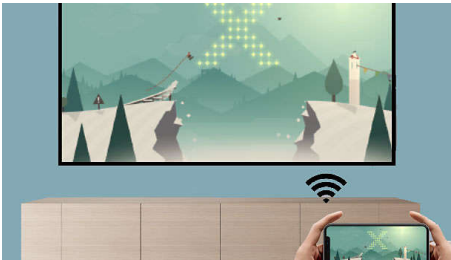

Philips NeoPix 130W
Home Projector

70" in True HD 720p

Auto Focus
Smart OS system with apps
Ultra Connected

NPX130W

A Stylish, Compact and Smart HD experience

Elevate your entertainment with the NeoPix 130 Smart, where minimalistic design meets essential features. The NeoPix 130 Smart seamlessly merges with any home décor, exuding modern elegance.

Amazing images

- Advanced LED Light Source
- True Full HD 720p
- Advanced Picture Corrections

Connectivity

- Wi-Fi screen mirroring
- stereo sound projector
- Smart OS for apps and more

PHILIPS

Highlights

Advanced LED Light Source

Wi-Fi screen mirroring

Connect your mobile devices wirelessly to mirror and share your local content on tablets, smartphones, or even computers. Videos on your phones? No worries just send it through Wi-Fi! (IOS, LuminOS, Mac, and PC).

stereo sound projector

Thanks to its stereo audio system (two speakers), immerse yourself in an exceptional sound. Need a bigger sound? The 3.5mm jack output is there to connect your earphones or external speakers.