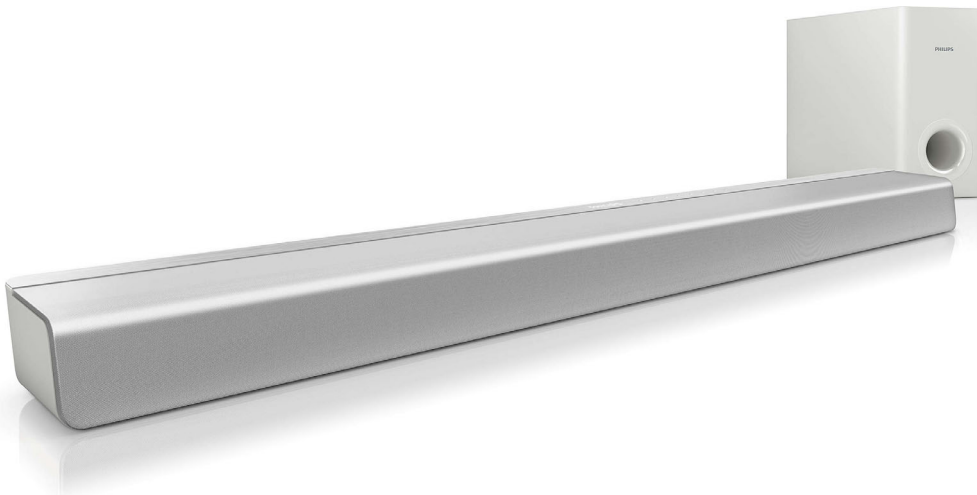

Philips
Soundbar speaker

Virtual surround

External subwoofer
Opt, Coax, Aux in, Audio in

CSS2115

Powerful sound for any TV

with subwoofer

Don't judge by its size, because this Philips soundbar CSS2115 packs a lot of punch! No more muffled dialogues with 2 dedicated tweeters. DoubleBASS and Virtual Surround Sound technology add excitement and surround sound to the movie.

Connect and enjoy all your entertainment

- Works with TVs, BD/DVD players, gaming consoles, MP3 players
- Enjoy music from iPod/iPhone/iPad with Music iLink

Designed for simplicity

- Low-rise profile for the perfect fit in front of your TV
- Ultra-compact soundbar - just 70cm/28" wide

PHILIPS

Highlights

Virtual Surround Sound

Philips Virtual Surround Sound produces rich and immersive surround sound from less than five-speaker system. Highly advanced spatial algorithms faithfully replicate the sonic characteristics that occur in an ideal 5.1-channel environment. Any high quality stereo source is transformed into true-to-life, multi-channel surround sound. No need to purchase extra speakers, wires or speaker stands to appreciate room-filling sound.

Low-rise profile

Low-rise profile for the perfect fit in front of your TV

Separate subwoofer

Separate subwoofer adds thrill to the action

Ultra-compact soundbar

Ultra-compact soundbar - just 70cm/28" wide

Works with multiple devices