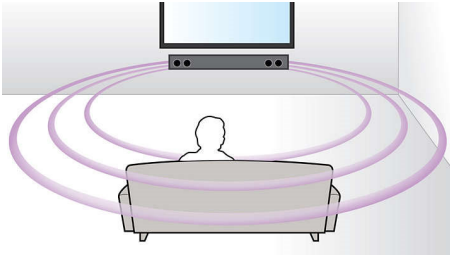

Philips
Soundbar speaker

Virtual surround

External subwoofer
Opt, Coax, Aux in, Audio in

CSS2115

Powerful sound for any TV

with subwoofer

Don't judge by its size, because this Philips soundbar CSS2115 packs a lot of punch! No more muffled dialogues with 2 dedicated tweeters. DoubleBASS and Virtual Surround Sound technology add excitement and surround sound to the movie.

Connect and enjoy all your entertainment

- Works with TVs, BD/DVD players, gaming consoles, MP3 players
- Enjoy music from iPod/iPhone/iPad with Music iLink

Designed for simplicity

- Low-rise profile for the perfect fit in front of your TV
- Ultra-compact soundbar - just 70cm/28" wide

PHILIPS

Highlights

Virtual Surround Sound

Philips Virtual Surround Sound produces rich and immersive surround sound from less than five-speaker system. Highly advanced spatial algorithms faithfully replicate the sonic characteristics that occur in an ideal 5.1-channel environment. Any high quality stereo source is transformed into true-to-life, multi-channel surround sound. No need to purchase extra speakers, wires or speaker stands to appreciate room-filling sound.