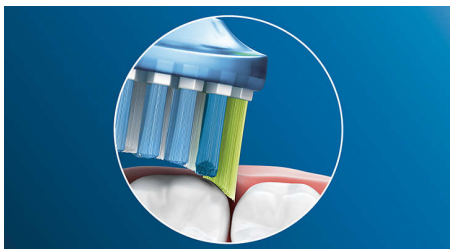

Say goodbye to plaque

Thanks to its flexible design, it removes up to 10x more plaque from hard-to-reach areas* for a truly deep clean along the gum line and between teeth.