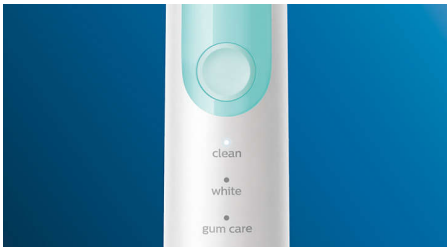

## Philips Sonicare technology

Philips Sonicare's advanced sonic technology pulses water between your teeth, and its brush strokes break plaque up and sweep it away for an exceptional daily clean.

## Three modes

With a choice of three modes, this toothbrush allows you to customise brushing to your own needs. Clean mode is standard for superior cleaning. White is the ideal mode for removing surface stains. And Gum Care mode adds an extra minute of reduced-power brushing, so you can gently massage your gums.