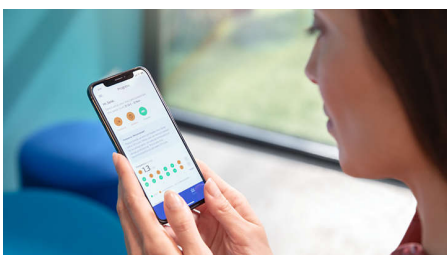

Progress Report

ExpertClean gives you the guidance you need to improve and maintain healthy brushing habits in between dentist check-ups. Built-in smart sensors let you know when you're using too much pressure and by connecting your brushing experience to the Sonicare app, a personalised Progress Report helps you stay on track and see how much you've improved over time.