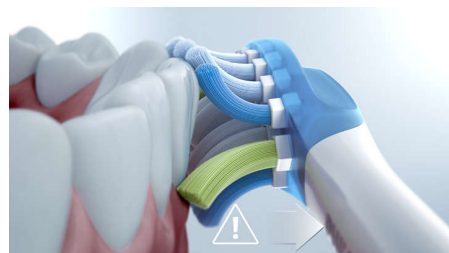

Built-in pressure sensor

You might not notice if you're brushing too hard, but your ExpertClean will. If you need to ease up, this intelligent toothbrush will make a pulsing sound. It's a heads-up to let your brush head do the work. 7 out of 10 people found this feature helped them become a better brusher.