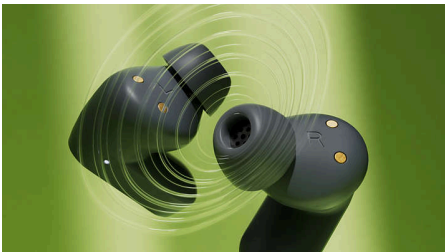

From favorite playlist to catch-up call

- Solid Bluetooth multipoint connection
- Connect to two Bluetooth devices at the same time
- Warm, natural sound. Philips sound signature

3000 series

True wireless headphones

TAT3509WT/00

Highlights

Noise Canceling Pro

Adaptive noise cancellation quickly reacts to your surroundings to suppress external noise, including wind, in real time. If you want to hear what's going on around you, Awareness Mode lets outside sounds back in. Quick Awareness enhances voices, so you can have a conversation without removing your headphones.

Great sound. Dynamic Bass

These true wireless earbuds sound great, and you won't need to turn up the volume to get the best out of their 10 mm drivers. Activate Dynamic Bass via the left earbud, or the Philips Headphones app, and you can enjoy the full power of your favorite basslines even if listening quietly.