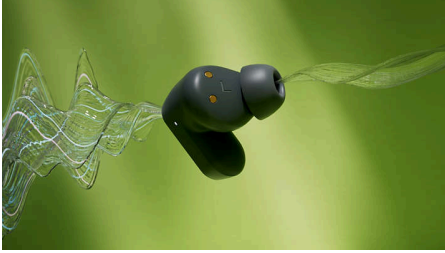

Immerse on the go

Always be in the perfect place to listen with the noise-canceling true wireless earbuds that react to your environment in real time. Music to videos to calls, they sound great with deep bass even if you're listening at low volume.

From favorite playlist to catch-up call

- Solid Bluetooth multipoint connection
- Connect to two Bluetooth devices at the same time
- Warm, natural sound. Philips sound signature

3000 series

True wireless headphones

TAT3509WT/00

Highlights

Noise Canceling Pro

Adaptive noise cancellation quickly reacts to your surroundings to suppress external noise, including wind, in real time. If you want to hear what's going on around you, Awareness Mode lets outside sounds back in. Quick Awareness enhances voices, so you can have a conversation without removing your headphones.

Great sound. Dynamic Bass

These true wireless earbuds sound great, and you won't need to turn up the volume to get the best out of their 10 mm drivers. Activate Dynamic Bass via the left earbud, or the Philips Headphones app, and you can enjoy the full power of your favorite basslines even if listening quietly.