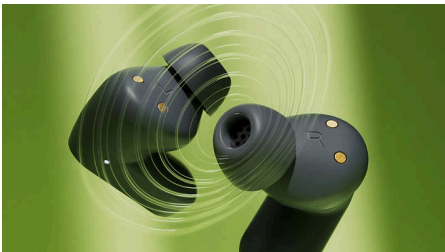

Great sound. Dynamic Bass

These true wireless earbuds sound great, and you won't need to turn up the volume to get the best out of their 10 mm drivers. Activate Dynamic Bass via the left earbud, or the Philips Headphones app, and you can enjoy the full power of your favorite basslines even if listening quietly.