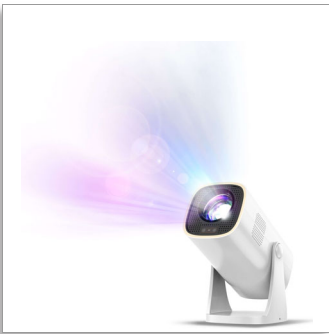

Philips NeoPix 230 Smart Home Projector

80" in True FULL HD 1080p

LuminOS system, built-in apps
Flexible Design, Bedside Lamp
Super Silent

Be creative, project wherever you want!

NeoPix 230 offers a stunning 80" 1080p Native Full HD picture! 180 degrees rotating stand to project everywhere. Pre-loaded key streaming applications and LuminOS. Dual band Wi-Fi and Bluetooth. Automatic H/V keystone and 4 corner correctio

Take full advantage of endless entertainment directly out of the box with all your favorite pre-installed apps. Enjoy Netflix, Amazon Prime, Youtube, Disney+ and more!

Full HD 1080p images

Watch movies and more in Native Full HD 1080p high-definition sharpness, full of the fine detail that can be lost at lower resolutions. The picture remains lifelike and text is crystal-clear when displayed on wall, ceiling and more!

Bedside lamp

Elevate your ambiance with NeoPix 230 Smart's built-in LED strip, which effortlessly morphs the device into a stylish warm white bedside lamp. Just a 180-degree rotation and a touch of brightness control transform your space, delivering soothing illumination even when the projector takes a rest. Your personal theater and an elegant lamp - all in one.

Flexible Design

Break free from traditional viewing with the Philips NeoPix 230 Smart and its innovative 180-degree rotating stand. This feature invites you to redefine the boundaries of your entertainment - from hosting an intimate movie night under a starry ceiling in your bedroom to transforming your wall into a cinema. Rotate the device and just project on any white wall. Thanks to the auto focus and auto image adjustment, your image will always be straight!