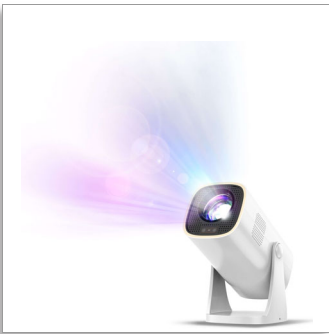

Philips NeoPix 230 Smart Home Projector

80" in True FULL HD 1080p

LuminOS system, built-in apps  
Flexible Design, Bedside Lamp  
Super Silent

## Be creative, project wherever you want!

NeoPix 230 offers a stunning 80" 1080p Native Full HD picture! 180 degrees rotating stand to project everywhere. Pre-loaded key streaming applications and LuminOS. Dual band Wi-Fi and Bluetooth. Automatic H/V keystone and 4 corner correctio

## Flexible Design

Break free from traditional viewing with the Philips NeoPix 230 Smart and its innovative 180-degree rotating stand. This feature invites you to redefine the boundaries of your entertainment - from hosting an intimate movie night under a starry ceiling in your bedroom to transforming your wall into a cinema. Rotate the device and just project on any white wall. Thanks to the auto focus and auto image adjustment, your image will always be straight!