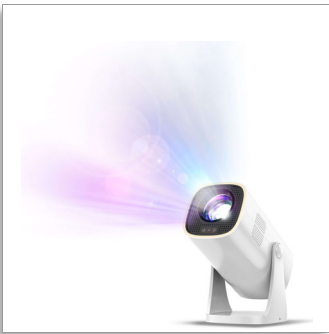

Philips NeoPix 230 Smart Home Projector

80" in True FULL HD 1080p

LuminOS system, built-in apps
Flexible Design, Bedside Lamp
Super Silent

Be creative, project wherever you want!

NeoPix 230 offers a stunning 80" 1080p Native Full HD picture! 180 degrees rotating stand to project everywhere. Pre-loaded key streaming applications and LuminOS. Dual band Wi-Fi and Bluetooth. Automatic H/V keystone and 4 corner correctio

NPX230

Amazing images

- LuminOS, pre installed apps and more
- Multiple image correction options
- Full HD 1080p images

180 degrees and bed light

- Bedside lamp
- Flexible Design
- Integrated speaker sound system

PHILIPS

Highlights

Bedside lamp

Elevate your ambiance with NeoPix 230 Smart's built-in LED strip, which effortlessly morphs the device into a stylish warm white bedside lamp. Just a 180-degree rotation and a touch of brightness control transform your space, delivering soothing illumination even when the projector takes a rest. Your personal theater and an elegant lamp - all in one.

Flexible Design

Break free from traditional viewing with the Philips NeoPix 230 Smart and its innovative 180-degree rotating stand. This feature invites you to redefine the boundaries of your entertainment - from hosting an intimate movie night under a starry ceiling in your bedroom to transforming your wall into a cinema. Rotate the device and just project on any white wall. Thanks to the auto focus and auto image adjustment, your image will always be straight!