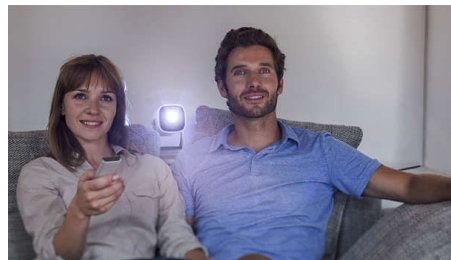

Integrated speaker sound system

No need for extra sound systems thanks to the built-in omnidirectional speakers with unrivalled performance even in such a small package.

Specifications

Technology

- Display technology: LCD
- Light source: LED
- Brightness: up to 250 lumens*
- Contrast ratio: 3000:1
- Resolution: 1920 x 1080 pixel
- Throw ratio: 1,2:1
- Aspect ratio: 16:9
- Focus adjustment: Auto
- Keystone correction: horizontal and vertical
- LED lifetime: Up to 30.000h
- Projection image size: up to 80" (200cm)
- Projection distance: 80" @6.1 feet / 186cm
- Resolution supported: 1920 x 1080 pixel
- Recommended usage: 80" in dark room

Connection

- Wi-Fi: Dualband 2.4GHz and 5GHz
- WLAN IEEE 802.11 b/g/n: screen mirroring function
- Bluetooth: Bluetooth 5.0
- HDMI: x1
- USB: x1
- Audio out: 3.5 mm jack

Sound

- Stereo Speaker: 2x5W
- Bluetooth speaker connection

Dimensions

- Weight: 2.5 kg
- unpacked (WxDxH): 239x140.7x187.9 mm / 9.4x5.5x7.3 inch

Power source

- DC-in: 100-240V AC 50/60Hz 1.3A

Issue date 2024-04-04

Version: 1.1.1

EAN: 76 40186 96037 3

© 2024 Koninklijke Philips N.V.
All Rights reserved.

Specifications are subject to change without notice.
Trademarks are the property of Koninklijke Philips N.V.
or their respective owners.

www.philips.com