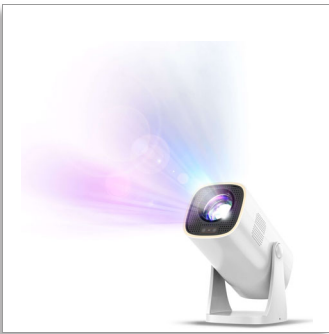

Philips NeoPix 230 Smart Home Projector

80" in True FULL HD 1080p

LuminOS system, built-in apps
Flexible Design, Bedside Lamp
Super Silent

Be creative, project wherever you want!

NeoPix 230 offers a stunning 80" 1080p Native Full HD picture! 180 degrees rotating stand to project everywhere. Pre-loaded key streaming applications and LuminOS. Dual band Wi-Fi and Bluetooth. Automatic H/V keystone and 4 corner correctio

PHILIPS

Highlights

Multiple image correction options

Auto horizontal and vertical keystones and 4 corner correction automatically help eliminate crooked, distorted images for a perfectly proportioned picture even if the device is not straight in front of the wall. The auto-focus technology and digital zoom allow you to fine-tune pictures to your needs and place your projector at any distance.

Bedside lamp

Elevate your ambiance with NeoPix 230 Smart's built-in LED strip, which effortlessly morphs the device into a stylish warm white bedside lamp. Just a 180-degree rotation and a touch of brightness control transform your space, delivering soothing illumination even when the projector takes a rest. Your personal theater and an elegant lamp - all in one.

Flexible Design

Break free from traditional viewing with the Philips NeoPix 230 Smart and its innovative 180-degree rotating stand. This feature invites you to redefine the boundaries of your entertainment - from hosting an intimate movie night under a starry ceiling in your bedroom to transforming your wall into a cinema. Rotate the device and just project on any white wall. Thanks to the auto focus and auto image adjustment, your image will always be straight!