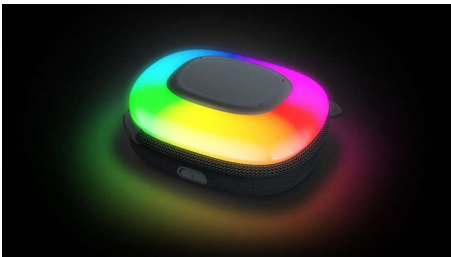

Philips
Bluetooth speaker with
lights

Passive radiator. Punchy bass

Three lighting modes
5W RMS
Attached lanyard

TAS2307BK

Add some mood to your music

Light up any room with this wonderful Bluetooth speaker. Choose between three multi-colored light modes to add some mood or a gentle night light at the end of a long day. An attached lanyard makes it super easy to carry your speaker around.

Bring the mood to any room

- 7 hours play time
- Connect via Bluetooth
- Handy attached lanyard

Big sound in a little box

- 5W RMS output power
- Compact Bluetooth speaker
- Passive radiator for punchy bass

Great sound. Sleek look.

- 3 light modes. Multi-colored moods or a gentle night light
- Smart, fabric-covered aesthetic
- Smooth, round-edged design

PHILIPS

Bluetooth speaker with lights
Passive radiator. Punchy bass Three lighting modes, 5W RMS, Attached lanyard

3 light modes

This great speaker features three light modes so you can put some real mood into your music. Choose between a multi-colored party display, a multi-colored fader and a soft, white fader for when you want to settle down at the end of a long day.