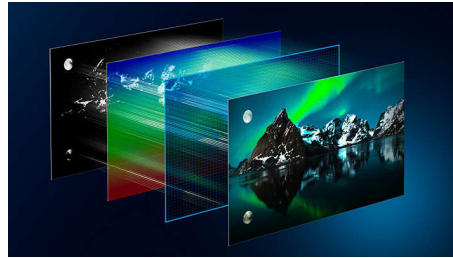

Telewizor OLED z Ambilight

The lifelike picture of your 4K (UHD) OLED Ambilight TV always looks incredible, even if viewed at an angle. Blacks are always black, not gray, and you'll see every detail in shadows or bright areas. All major HDR formats are supported—you'll feel the full power of every scene.