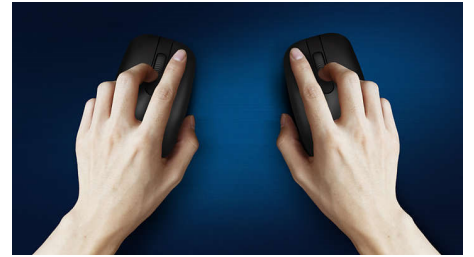

PHILIPS

Keyboard-mouse combo
3 buttons 2.4 GHz Wireless, Optical Sensor

SPT6501BB/00

Highlights

Wireless connection

Strong 2.4 GHz plug-and-play wireless for simplicity

Familiar keyboard layout

Familiar layout for easy typing

Quiet-typing

Low-profile keys for comfortable quiet typing

Thin-profile design

Thin-profile design looks great on your desk

Smooth optical tracking

High-definition optical tracking for smooth control

Comfortable ergonomic design

Comfortable ergonomic mouse design feels great

Ambidextrous mouse design

Ambidextrous shape feels good in right or left hand

Keystrokes for durability

Keys last millions of keystrokes for durability

Water-resistant keys