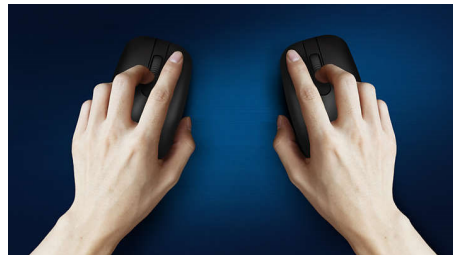

PHILIPS

Keyboard-mouse combo
3 buttons 2.4GHz Wireless, Optical Sensor

SPT6501B/89

Highlights

Wireless connection

Strong 2.4GHz plug it and forget it wireless for simplicity

Familiar keyboard layout

Familiar layout for easy typing

Thin profile design

Thin profile design looks great on your desk

Smooth optical tracking

High definition optical tracking for smooth control

Comfortable ergonomic design

Comfortable ergonomic mouse design feels great

Ambidextrous mouse design

Ambidextrous shape feels good in right or left hand

Keystrokes for durability

Keys last millions of keystrokes for durability

Water resistant keys

Life can be messy. With this water resistant keyboard, the occasional spill or spray off is no problem. These keyboards are built to last.