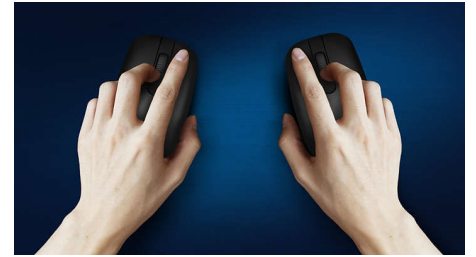

PHILIPS

Keyboard-mouse combo
3 buttons 2.4 GHz Wireless, Optical Sensor

SPT6501BB/00

Highlights

Wireless connection

Strong 2.4 GHz plug-and-play wireless for simplicity

Familiar keyboard layout

Familiar layout for easy typing

Quiet-typing

Low-profile keys for comfortable quiet typing

Thin-profile design

Thin-profile design looks great on your desk

Smooth optical tracking

High-definition optical tracking for smooth control

Comfortable ergonomic design

Comfortable ergonomic mouse design feels great

Ambidextrous mouse design

Ambidextrous shape feels good in right or left hand

Keystrokes for durability

Keys last millions of keystrokes for durability

Water-resistant keys