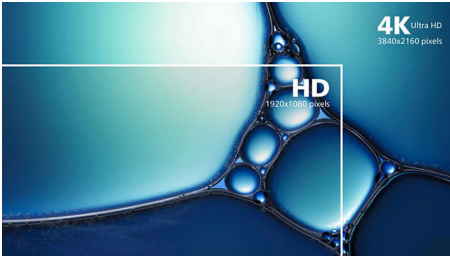

4K UHD monitor
7000 series 27" (68.5 cm), 3840 x 2160 (4K UHD)

Highlights

UltraClear 4K UHD Resolution

These Philips displays utilize high performance panels to deliver UltraClear, 4K UHD (3840 x 2160) resolution images. Whether you are demanding professional requiring extremely detailed images for CAD solutions, using 3D graphics applications or a financial wizard working on huge spreadsheets, Philips displays will make your images and graphics come alive.