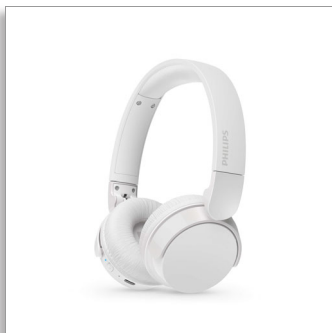

Cuffie on-ear leggere

Audio naturale. Bassi dinamici
Fino a 55 ore di riproduzione
Chiamate nitide

TAH4209WT

Leggere, confortevoli, pieghevoli e con un'autonomia continua!

Con un'autonomia di riproduzione fino a 55 ore, queste cuffie on-ear wireless ti terranno compagnia per giorni tra una ricarica e l'altra. Sono dotate di un audio eccezionale e di bassi dinamici e profondi anche a basso volume. Inoltre, ti consentono di attivare un'impostazione per una latenza ridotta durante la riproduzione video.

Cuffie over ear wireless: comfort e stile

- Così leggere e comode da poterle indossare per ore
- Fino a 55 ore di riproduzione. Ricarica USB-C
- Audio eccezionale anche a basso volume con bassi dinamici
- Potenti driver al neodimio da 32 mm
- Eleganti colorazioni opache

Semplicità quotidiana

- Connessione multipoint Bluetooth stabile
- Una ricarica rapida di 15 minuti offre 2 ore di riproduzione
- Chiamate nitide. Comunicazione senza interruzioni
- Design portatile e compatto
- Pratico pulsante multifunzione sul cuscinetto destro

Audio naturale e pratica app di supporto

- App Philips Headphones. Controllo audio personalizzato

PHILIPS