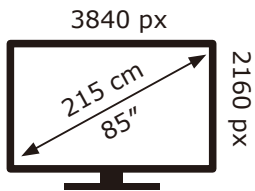

PHILIPS

85PUS8309/12

129 kWh/1000h

2019/2013

PHILIPS

85PUS8309/12

129 kWh/1000h

2019/2013