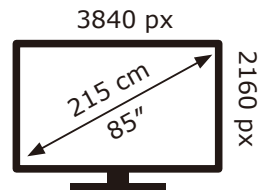

PHILIPS

85PUS8309/12

129 kWh/1000h

2019/2013

PHILIPS

85PUS8309/12

129 kWh/1000h

2019/2013