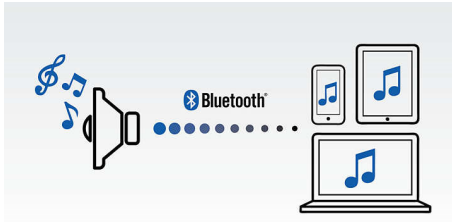

Simplicity in use

- Audio-in for easy connection to almost any electronic device
- Wireless music streaming via Bluetooth

Impressive sound

- Advanced audio performance with a compact design
- Anti-clipping function for loud, distortion free music

Designed for grab and go

- Built-in rechargeable battery for music playback anywhere

PHILIPS

wireless portable speaker
Bluetooth® Rechargeable battery, 2W

Highlights

Wireless music streaming

Bluetooth is a short range wireless communication technology that is both robust and energy-efficient. The technology allows easy wireless connection to iPod/iPhone/iPad or other Bluetooth devices, such as smartphones, tablets or even laptops. So you can enjoy your favorite music, sound from video or game wireless on this speaker easily.

Anti-clipping function

Anti-Clipping lets you play music louder and keeps it high quality, even when the battery is

low. It accepts a range of input signals, from 300mV to 1000mV and keeps your speakers safe from damage by distortion. This built-in function monitors the musical signal as it goes through the amplifier and keeps peaks within the amplifier's range, preventing the audio distortion caused by clipping without affecting loudness. A portable speaker's ability to reproduce musical peaks decreases along with battery power, yet anti-clipping reduces peaks caused by low battery, keeping music distortion free.