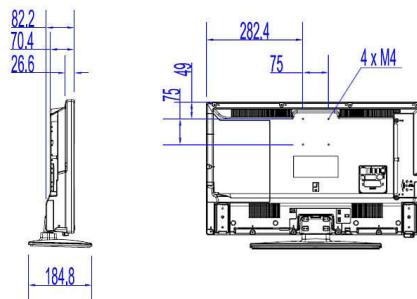

Specifications

Picture/Display

- Aspect ratio: 16:9
- Diagonal screen size (inch): 28 inch
- Diagonal screen size (metric): 70 cm
- Display: LED HD TV
- Panel resolution: 1366 x 768p
- Brightness: 250 cd/m²
- Contrast ratio (typical): 3000
- Viewing angle: 178° (H) / 178° (V)

Connectivity Enhancements

- EasyLink (HDMI CEC): One touch play, System Standby, RC pass through

Design

- Colour: Black

Dimensions

- Set Width: 640 mm
- Set Height: 387 mm
- Set Depth: 70/82 mm
- Product weight: 4.5 kg
- Set width (with stand): 640 mm
- Set height (with stand): 429 mm
- Set depth (with stand): 185 mm
- Product weight (+stand): 5.0 kg
- Wall mount compatible: M4, 75 x 75 mm