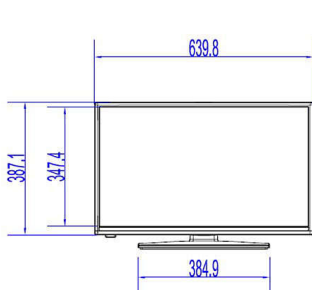

Specifications

Picture/Display

- Aspect ratio: 16:9
- Diagonal screen size (inch): 28 inch
- Diagonal screen size (metric): 70 cm
- Display: LED HD TV
- Panel resolution: 1366 x 768p
- Brightness: 250 cd/m²
- Contrast ratio (typical): 3000
- Viewing angle: 178° (H) / 178° (V)

Connectivity Enhancements

- EasyLink (HDMI CEC): One touch play, System Standby, RC pass through

Design

- Colour: Black

Dimensions

- Set Width: 640 mm
- Set Height: 387 mm
- Set Depth: 70/82 mm
- Product weight: 4.5 kg
- Set width (with stand): 640 mm
- Set height (with stand): 429 mm
- Set depth (with stand): 185 mm
- Product weight (+stand): 5.0 kg
- Wall mount compatible: M4, 75 x 75 mm