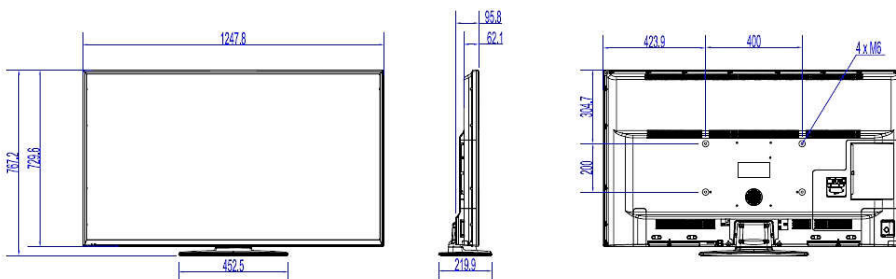

## Picture/Display

- Aspect ratio: 16:9
- Diagonal screen size (inch): 55 inch
- Diagonal screen size (metric): 139 cm
- Display: 4K Ultra HD LED
- Panel resolution: 3840x2160p
- Brightness: 350 cd/m<sup>2</sup>
- Contrast ratio (typical): 4000
- Viewing angle: 178° (H) / 178° (V)

## Dimensions

- Set Width: 1248 mm
- Set Height: 730 mm
- Set Depth: 62/96 mm
- Product weight: 13.8 kg
- Set width (with stand): 1248 mm
- Set height (with stand): 767 mm
- Set depth (with stand): 220 mm
- Product weight (+stand): 14.7 kg
- Wall mount compatible: M6, 400 x 200 mm