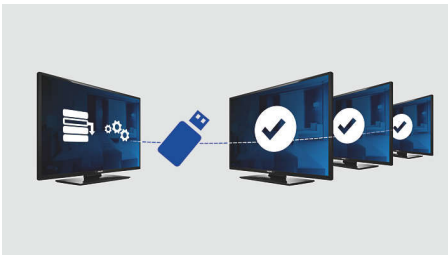

USB Cloning

Provides the ability to easily copy all programming and channel programming

settings from one TV into other TV sets in less than a minute. The feature ensures uniformity between TV sets and significantly reduces installation time and costs.

Off-line channel editor

Off-line channel editor to edit a channel list on a PC