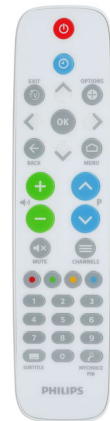

Philips  
Professional TV

Remote Control

22AV1604B