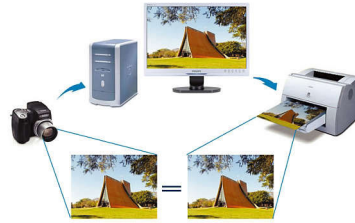

sRGB ready

sRGB is an industry standard that ensures the best possible match between the colors displayed on your screen and those in your printouts.

Dual input

Dual input provides connectors to accommodate input of both analog VGA and digital DVI signals.

One-touch auto adjustment

The auto adjustment key restores optimal screen position, phase and clock settings with the press of a single button - without navigation through OSD menus and control keys.

Large viewing area

Viewing area is the visible portion of a monitor screen available for displaying data.

Screen tilt and swivel

Screen tilt and swivel is a mechanism built into the base permits the monitor to swivel and tilt backward or forward.

Video connection

Plugs to accommodate signal input from a variety of sources

Two way swappable PIP

A PIP feature built into the video module that makes it possible to work on the PC and simultaneously view a live video window, or view a video while monitoring PC input.

Built-in speakers

A pair of stereo speakers built into a display device. It can be visible front firing, or invisible down firing, top firing, rear firing, etc depending on model and design.

In-box DVI cable

A DVI cable is shipped with the product to provide high quality digital display.