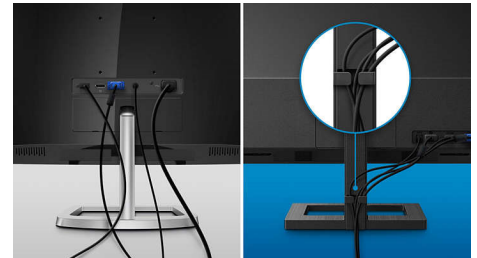

Cable management

Cable management is an intimate design that maintains tidy workspace by organizing cables and wires required for the operation of a display device.

Lower power consumption

Reduction of the electrical power required to operate a device.

Kensington lock compatible

Small apertures built into the display's frame for use with a locking device that secures a display to a fixed object for added protection against theft.