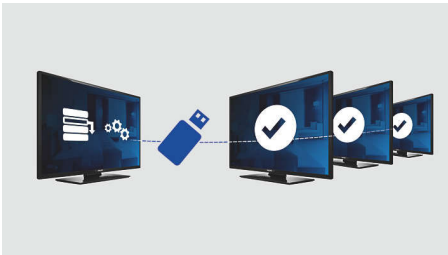

USB Cloning

Provides the ability to easily copy all programming and channel programming

settings from one TV into other TV sets in less than a minute. The feature ensures uniformity between TV sets and significantly reduces installation time and costs.

PrisonMode

To control communication, this Hospitality TV is equipped with a specific PrisonMode setting. This Advanced Security Mode switches off certain settings not demanded by the detention market like Teletext, Electronic Programme Guide, Subtitles and USB ports.