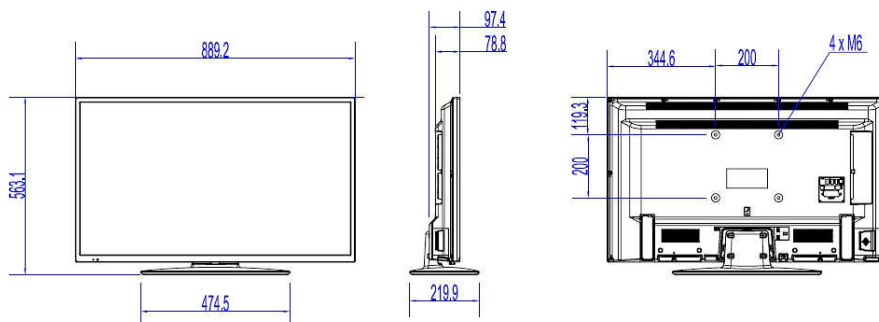

## Picture/Display

- Aspect ratio: 16:9
- Diagonal screen size (inch): 39 inch
- Diagonal screen size (metric): 98 cm
- Display: LED HD TV
- Panel resolution: 1366 x 768p
- Brightness: 300 cd/m<sup>2</sup>
- Viewing angle: 178° (H) / 178° (V)

## Dimensions

- Set Width: 889 mm
- Set Height: 523 mm
- Set Depth: 79/97 mm
- Product weight: 6.6 kg
- Set width (with stand): 889 mm
- Set height (with stand): 563 mm
- Set depth (with stand): 220 mm
- Product weight (+stand): 7.5 kg
- Wall mount compatible: 200 x 200 mm, M6