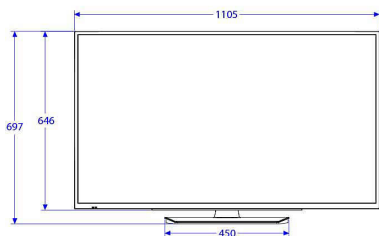

## Picture/Display

- Aspect ratio: 16:9
- Diagonal screen size (inch): 49 inch
- Diagonal screen size (metric): 123 cm
- Display: LED Full HD
- Panel resolution: 1920x1080p
- Brightness: 300 cd/m<sup>2</sup>
- Viewing angle: 178° (H) / 178° (V)

## Dimensions

- Set Width: 1105 mm
- Set Height: 645 mm
- Set Depth: 43/73 mm
- Product weight: 10.6 kg
- Set width (with stand): 1105 mm
- Set height (with stand): 697 mm

- Set depth (with stand): 235 mm
- Product weight (+stand): 11.5 kg
- Wall mount compatible: M6, 200 x 200 mm