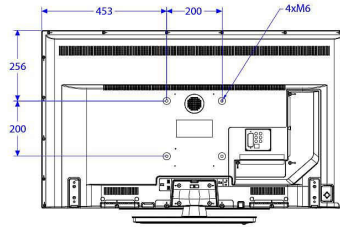

## Picture/Display

- Aspect ratio: 16:9
- Diagonal screen size (inch): 49 inch
- Diagonal screen size (metric): 123 cm
- Display: LED Full HD
- Panel resolution: 1920x1080p
- Brightness: 300 cd/m<sup>2</sup>
- Viewing angle: 178° (H) / 178° (V)

## Dimensions

- Set Width: 1105 mm
- Set Height: 645 mm
- Set Depth: 43/73 mm
- Product weight: 10.6 kg
- Set width (with stand): 1105 mm
- Set height (with stand): 697 mm

- Set depth (with stand): 235 mm
- Product weight (+stand): 11.5 kg
- Wall mount compatible: M6, 200 x 200 mm