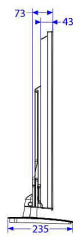

## Picture/Display

- Aspect ratio: 16:9
- Diagonal screen size (inch): 49 inch
- Diagonal screen size (metric): 123 cm
- Display: LED Full HD
- Panel resolution: 1920x1080p
- Brightness: 300 cd/m<sup>2</sup>
- Viewing angle: 178° (H) / 178° (V)

## Dimensions

- Set Width: 1105 mm
- Set Height: 645 mm
- Set Depth: 43/73 mm
- Product weight: 10.6 kg
- Set width (with stand): 1105 mm
- Set height (with stand): 697 mm

- Set depth (with stand): 235 mm
- Product weight (+stand): 11.5 kg
- Wall mount compatible: M6, 200 x 200 mm