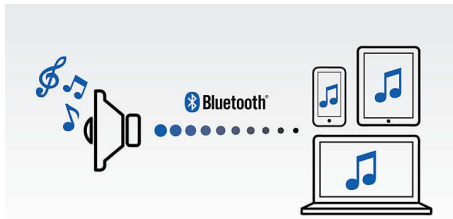

Simplicity in use

- Audio-in for easy connection to almost any electronic device
- Wireless music streaming via Bluetooth

Impressive sound

- Advanced audio performance with a compact design
- Anti-clipping function for loud, distortion free music

Designed for grab and go

- Built-in rechargeable battery for music playback anywhere

PHILIPS

wireless portable speaker
Bluetooth® Rechargeable battery, 2W

Highlights

Wireless music streaming

Bluetooth is a short range wireless communication technology that is both robust and energy-efficient. The technology allows easy wireless connection to iPod/iPhone/iPad or other Bluetooth devices, such as smartphones, tablets or even laptops. So you can enjoy your favorite music, sound from video or game wireless on this speaker easily.

Anti-clipping function

Anti-Clipping lets you play music louder and keeps it high quality, even when the battery is

low. It accepts a range of input signals, from 300mV to 1000mV and keeps your speakers safe from damage by distortion. This built-in function monitors the musical signal as it goes through the amplifier and keeps peaks within the amplifier's range, preventing the audio distortion caused by clipping without affecting loudness. A portable speaker's ability to reproduce musical peaks decreases along with battery power, yet anti-clipping reduces peaks caused by low battery, keeping music distortion free.