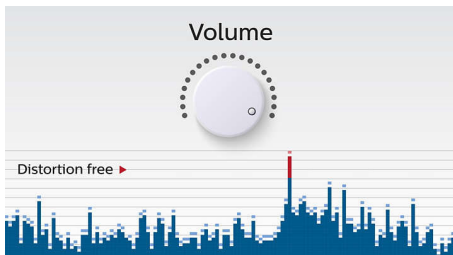

Anti-clipping function

Anti-Clipping lets you play music louder and keeps it high quality, even when the battery is

low. It accepts a range of input signals, from 300mV to 1000mV and keeps your speakers safe from damage by distortion. This built-in function monitors the musical signal as it goes through the amplifier and keeps peaks within the amplifier's range, preventing the audio distortion caused by clipping without affecting loudness. A portable speaker's ability to reproduce musical peaks decreases along with battery power, yet anti-clipping reduces peaks caused by low battery, keeping music distortion free.

Advanced audio performance

Advanced audio performance with a compact design

Specifications

Sound

- Output power (RMS): 2W
- Sound System: Mono

Design and finishing

- Color: Grey

Loudspeakers