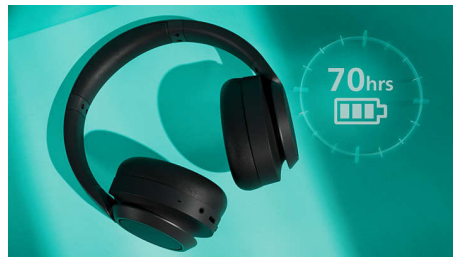

Up to 70 hrs (with ANC off)

You get well over a day of listening even if you have noise cancellation turned on. A full charge takes just 2 hours via USB-C, and a quick 5-minute charge gives you an extra 3 hours. You can also use a USB-C cable to plug into any smart device with a USB-C port.