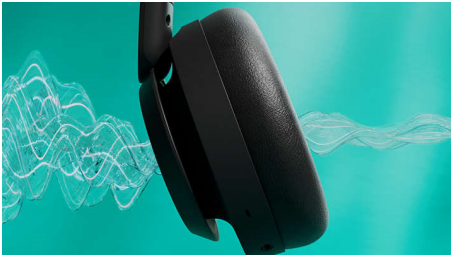

Over-ear wireless headphones

Noise Canceling Pro Over-ear fit, Natural sound. Dynamic Bass, Up to 70 hours play time

Highlights

Noise Canceling Pro

Adaptive noise cancellation quickly reacts to your surroundings to suppress external noise, including wind, in real time. If you want to hear what's going on around you, Awareness Mode lets outside sounds back in. Quick Awareness enhances voices, so you can have a conversation without removing your headphones.