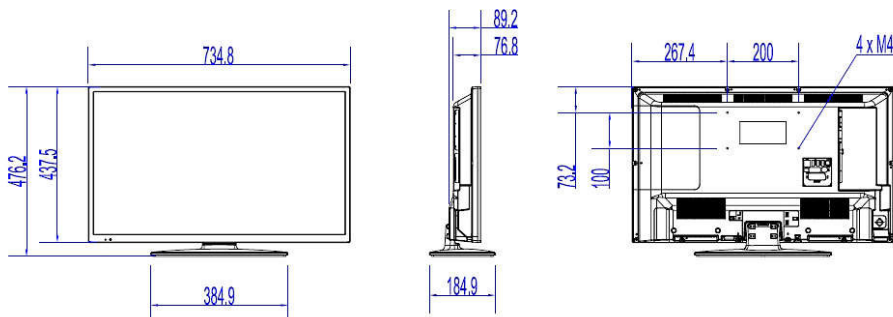

Specifications

Picture/Display

- Aspect ratio: 16:9
- Diagonal screen size (inch): 32 inch
- Diagonal screen size (metric): 80 cm
- Display: LED HD TV
- Panel resolution: 1366 x 768p
- Brightness: 300 cd/m²
- Contrast ratio (typical): 4000
- Viewing angle: 178° (H) / 178° (V)

Connectivity Enhancements

- EasyLink (HDMI CEC): One touch play, System Standby, RC pass through

Design

- Colour: Black

Dimensions

- Set Width: 735 mm
- Set Height: 438 mm
- Set Depth: 77/89 mm
- Product weight: 5.1 kg
- Set width (with stand): 735 mm
- Set height (with stand): 476 mm
- Set depth (with stand): 185 mm
- Product weight (+stand): 5.6 kg
- Wall mount compatible: M4, 200 x 100 mm