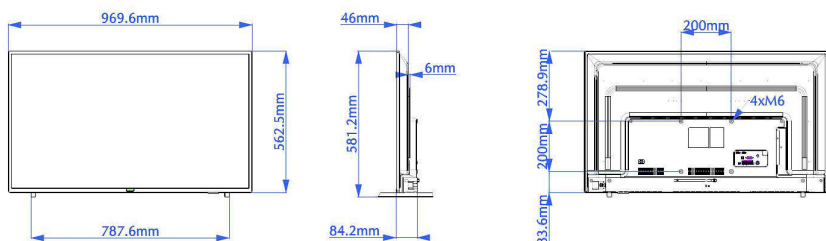

Specifications

Picture/Display

- Diagonal screen size (inch): 43 inch
- Diagonal screen size (metric): 108 cm
- Display: LED Full HD, D-LED
- Panel resolution: 1920x1080p
- Brightness: 250 cd/m²
- Viewing angle: 178° (H) / 178° (V)

Connectivity Enhancements

- EasyLink (HDMI CEC): One touch play, System Standby, RC pass through, system audio control
- HDMI: ARC (HDMI1)
- Scart: Power on scart

Design

- Colour: Black

Dimensions

- Set Width: 970 mm
- Set Height: 563 mm
- Set Depth: 78/84 mm
- Product weight: 7.2 kg
- Set width (with stand): 970 mm
- Set height (with stand): 581 mm
- Set depth (with stand): 212 mm
- Product weight (+stand): 7.3 kg
- Wall mount compatible: 200 x 200 mm, M6