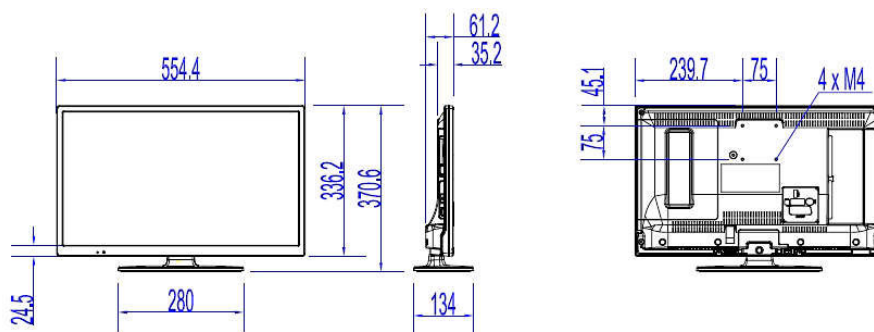

## Picture/Display

- Aspect ratio: 16:9
- Diagonal screen size (inch): 24 inch
- Diagonal screen size (metric): 60 cm
- Display: LED HD TV
- Panel resolution: 1366 x 768p
- Brightness: 220 cd/m<sup>2</sup>
- Contrast ratio (typical): 3000
- Viewing angle: 176° (H) / 176° (V)

## Dimensions

- Set Width: 554 mm
- Set Height: 336 mm
- Set Depth: 35/61 mm
- Product weight: 3.3 kg
- Set width (with stand): 554 mm
- Set height (with stand): 371 mm
- Set depth (with stand): 134 mm
- Product weight (+stand): 3,5 kg
- Wall mount compatible: M4, 75 x 75 mm