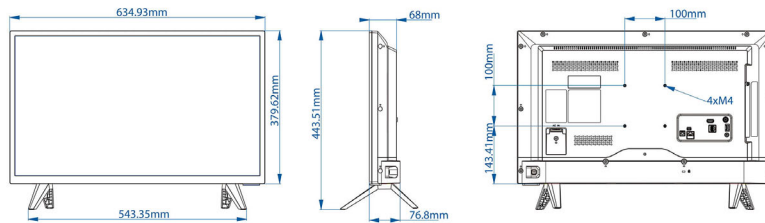

- Digital TV: DVB-T/T2/C, HEVC FHD (up to 1080p60)
- Analog TV: PAL
- IP Playback: Multicast, Unicast

Features

- Ease of use: Picture Style, Sound Style
- Digital services: 8d EPG, Now&Next, MHEG,

- Teletext, HbbTV, Subtitles
- Local control: Joystick

Hospitality Features

- Hotel mode: Joystick Control Lock, Menu lock, Installation Menu Lock, Volume limitation
- Prison mode: high security mode, TXT/MHEG/USB/EPG/Subtitle Lock
- Timer: Sleep Timer, Wake Up Alarm, Wake Up On Channel, Wake up Sounds
- Switch On control: Channel, Feature, Picture Format, Volume, Picture Style
- Power control: Quick Start Mode, Auto Power ON, WoLAN
- Apps: YouTube
- Your brand: Customizable Home Screen, Location Name (Geonames ID), CMND&Create,

- Customizable Dashboard (HTML), Welcome Logo
- Clock: On-screen Clock, Optional External Clock
- Cloning and Firmware update: Instant Initial Cloning, Via USB/RF/IP
- CMND&Control: Off-Line Channel Editor, Off-Line Settings Editor, Remote Management over IP/RF, CMND&Create, TV Group management
- Control: JSON API for TV Control-JAPIT, Serial Xpress Protocol
- Interactive DRM: VSecure, Playready Smoothstreaming
- Revenue generation: MyChoice
- Languages: Guest language control
- Remote Control: Low Battery Detection, RC Battery Door Lock, Glow-in-the-Dark Clock button
- CMND&Check-In: Guest Name, Guest Language