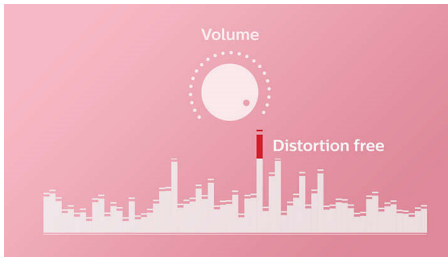

PHILIPS

Highlights

Anti-clipping function_BT55

Anti-Clipping lets you play music louder and keeps it high quality, even when the battery is low. It accepts a range of input signals, from 300mV to 1000mV and keeps your speakers safe from damage by distortion. This built-in function monitors the musical signal as it goes through the amplifier and keeps peaks within the amplifier's range, preventing the audio distortion caused by clipping without affecting loudness. A portable speaker's ability to reproduce musical peaks decreases along with