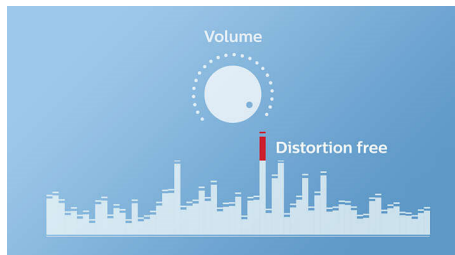

Highlights

Anti-clipping function_BT55

Anti-Clipping lets you play music louder and keeps it high quality, even when the battery is low. It accepts a range of input signals, from 300mV to 1000mV and keeps your speakers safe from damage by distortion. This built-in function monitors the musical signal as it goes through the amplifier and keeps peaks within the amplifier's range, preventing the audio distortion caused by clipping without affecting loudness. A portable speaker's ability to reproduce musical peaks decreases along with

battery power, yet anti-clipping reduces peaks caused by low battery, keeping music distortion free.