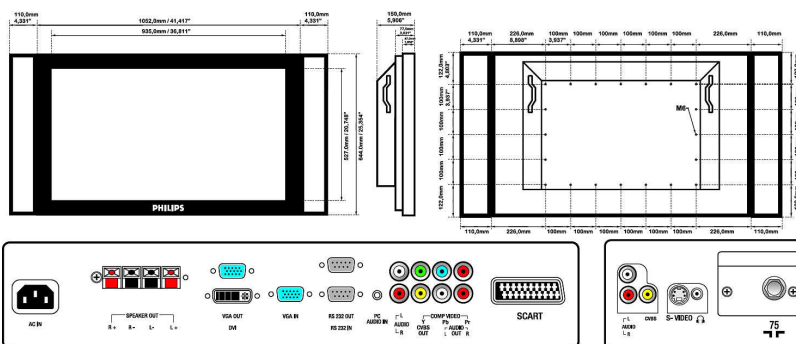

Sound

- Output power (RMS): 2 x 10 W
- Sound System: Stereo

Power

- Power supply: 90-264 VAC, 50/60 Hz, Built-in
- Consumption (On mode): 140 W (PC)/220 W (TV)
- Standby power consumption: 3 W <
- Ambient temperature: 0°C to 35°C

Supported Display Resolution

- Computer formats: 640 x 480, 60, 75 Hz, 720 x 400, 70 Hz, 800 x 600, 60, 75 Hz, 1024 x 768, 60, 75 Hz, 1280 x 768, 60 Hz, 1360 x 768, 60 Hz
- Video formats: 480i, 60 Hz, 480p, 60 Hz, 576i, 50 Hz, 576p, 50 Hz, 720p, 50, 60 Hz, 1080i, 50, 60 Hz

Dimensions

- Box depth: 390 mm
- Box height: 825 mm
- Box width: 1260 mm
- Set Width: 1127 mm
- Set Height: 717 mm
- Set Depth: 161 mm
- Weight incl. Packaging: 49 kg
- MTBF: 50,000 hrs
- Set weight: 40 kg

Tuner/Reception/Transmission

- Aerial Input: 75 ohm coaxial (IEC75)
- Tuner bands: Hyperband, S-Channel, UHF, VHF
- TV system: PAL, SECAM
- Video Playback: PAL, SECAM
- Tuner Display: PLL
- Number of Pre-set Channels: 100

Accessories

- Included accessories: AC Power Cord, Registration card, Remote Control, Batteries for remote control, Wall mounting bracket, DVI-D cable, Audio Cable, VGA cable, Installation CD
- User Manual

Issue date 2024-03-24

Version: 1.0.2

EAN: 87 10895 92128 2

© 2024 Koninklijke Philips N.V.
All Rights reserved.

Specifications are subject to change without notice.
Trademarks are the property of Koninklijke Philips N.V.
or their respective owners.

www.philips.com