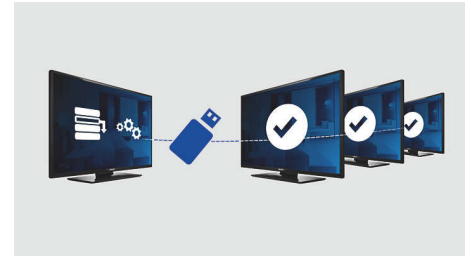

Integrated clock display

The built-in clock display, which is also a wake-up alarm, eliminates the need to invest in an additional clock with cables and connections in the room.

One combined channel list

One integrated channel list for digital and analogue channels. This allows the guest to flick seamlessly between Analogue and Digital channels.

Hospitality Remote Control

This stylish remote control is especially designed for hospitality usage. For an easy-to-use experience for the guest, the most important buttons and functions are conveniently placed on the remote. In addition, most Hospitality remote controls come with an anti-theft battery provision, a feature that contributes to efficient hotel operations.

Volume limitation

This feature predefines the volume range within which the TV set is allowed to operate, preventing excessive volume adjustments and disturbance of neighbouring guests.

Connectivity Panel compatible

This TV works seamlessly with Philips Connectivity Panels. The guest can easily connect and enjoy media from a PC, MP3 player, DVD player, camcorder and various other devices. With autosensing, the Connectivity Panel and the TV will automatically switch to display the content from the connected guest device.

USB Cloning

Provides the ability to easily copy all programming and channel programming settings from one TV into other TV sets in less than a minute. The feature ensures uniformity between TV sets and significantly reduces installation time and costs.

Set-top box compatible

This hotel TV can be connected to a set-top box offering power on scart and the Serial Express Lite protocol.

Eco-friendly design

Sustainability is integral to the way Philips does business. Philips TVs are designed and produced according to our EcoDesign principles aimed at minimising overall environmental impact, through lower power consumption, removal of hazardous substances, lower weight, more efficient packaging and better recyclability. Philips TVs also have a special housing of flame-retardant material. Independent tests carried out by emergency fire services have shown that whereas TVs can sometimes intensify fires caused by external sources, Philips TVs will not contribute to a fire.