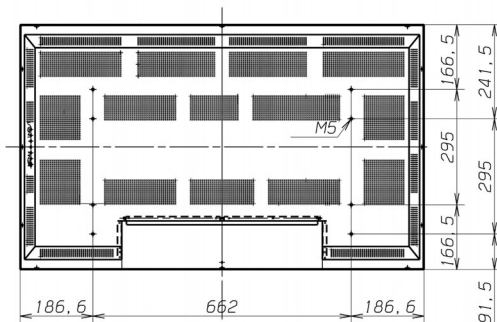

Convenience

- Plug and Play Compatibility: sRGB, Windows 98/ME/2000/XP
- User convenience: On-screen Display
- Monitor Controls: Left/Right, Menu (OK), Power On/Off, Source Select, Up/Down, Brightness

- Control, Contrast Control, Video select
- Regulatory approvals: CE Mark, FCC-B, UL, CSA
- OSD Languages: English, French, German, Italian, Spanish, Simplified Chinese

Power

- Power supply: Built-in
- Consumption (On mode): 180 W
- Power LED indicator: Operation - Blue, Standby/sleep - Amber
- Sleep Mode: <2W

Supported Display Resolution

- Computer formats: 800 x 600, 60 Hz, 640 x 480, 60 Hz, 1280 x 768, 60 Hz, 1024 x 768, 60 Hz, 1366 x 768, 60 Hz
- Video formats: 480i, 60 Hz, 480p, 60 Hz, 576i, 50 Hz, 576p, 50 Hz, 720p, 60 Hz, 1080i, 60 Hz

Dimensions

- Weight: 29 kg
- Temperature range (operation): 5°C to 40°C
- Temperature range (storage): -20°C to 60°C
- Relative humidity: 20% - 80%
- MTBF: 50,000 (excl. CCFL 60,000) hrs
- Depth (without base): 115 mm
- Width (without base): 1035 mm
- Height (without base): 626 mm

Accessories

- Included accessories: AC Power Cord, Remote Control, VGA cable, DVI-D cable, Battery
- Optional accessories: Fixed wall mount, Flexible wall mount, Ceiling mount
- User Guide on CD-ROM

Miscellaneous

- Bezel: black
- Warranty: 3-year on site

Issue date 2024-03-24

Version: 7.0.10

EAN: 87 10895 86225 7

© 2024 Koninklijke Philips N.V.
All Rights reserved.

Specifications are subject to change without notice.
Trademarks are the property of Koninklijke Philips N.V.
or their respective owners.

www.philips.com