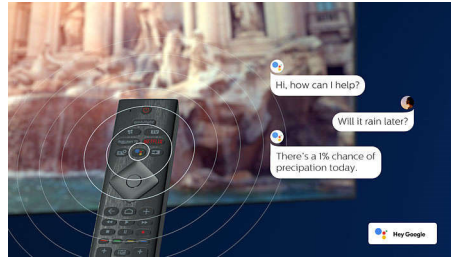

PHILIPS

Highlights

Google TV™

What do you want to watch? Google TV brings together movies, shows, and more from across your apps and subscriptions, and organises them just for you. You'll get suggestions based on what you like, and you can even use the Google TV app on your phone to curate your watchlist on the go.

Google Assistant

Control your Philips Google TV with your voice. Want to play a game, watch Netflix, or find content and apps in the Google Play store? Just tell your TV. You can even command all Google Assistant-compatible smart home devices like dimming the lights and setting the thermostat on movie night. Without leaving the sofa.