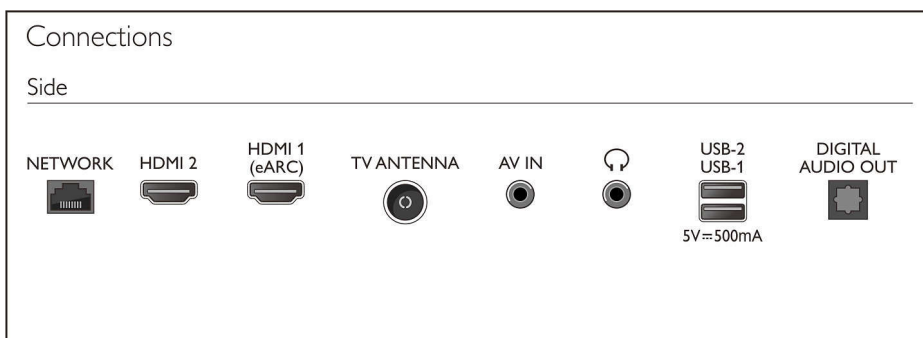

User Interaction

- Remote Control: Voice*

Sound

- Output power (RMS): 12W
- Speaker configuration: 6Wx2 speaker

Connectivity

- Number of HDMI connections: 2
- EasyLink (HDMI-CEC): One touch play, Remote control pass-through, System audio control, System standby
- Number of USBs: 2
- Wireless connection: Bluetooth 5.0, Wi-Fi 802.11ac, 2x2, Dual band
- Other connections: Headphone out, Antenna IEC75, Digital audio out (optical), Ethernet-LAN RJ-45, AV+R/L audio input (Mini)
- HEVC support
- HDMI eARC: HDMI1

Supported HDMI video features

- HDR: HDR10, HLG

Power

- Mains power: AC 100 -240 V 50/60Hz
- Ambient temperature: 5 °C to 35 °C
- Standby power consumption: <0.5W
- Power Saving Features: Auto switch-off timer, Picture mute (for radio)

Accessories

- Included accessories: 2 x AAA Batteries, Power cord, Quick start guide, Legal and safety brochure, Table top stand, Remote Control, User Manual

Dimensions

- Set Width: 717 mm
- Set Height: 424 mm
- Set Depth: 82 mm
- Product weight: 3.9 kg
- Set width (with stand): 717 mm
- Set height (with stand): 596 mm
- Set depth (with stand): 476 mm
- Product weight (+stand): 4 kg
- Box width: 778 mm
- Box height: 468 mm
- Box depth: 109 mm
- Weight incl. Packaging: 5 kg
- Wall mount dimensions: 200 x 200 mm