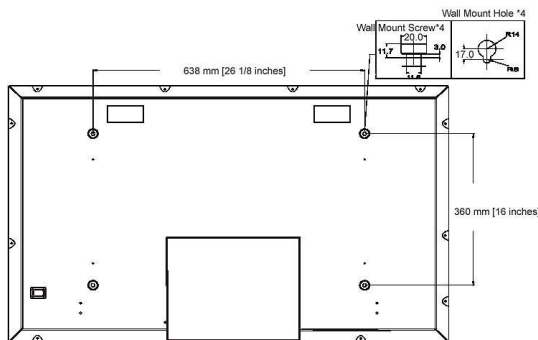

Power

- Power supply: 100-240 VAC, 50/60 Hz
- Consumption (On mode): 390 Watts (colour bar)
- Sleep Mode: 10 Watts Max.

Supported Display Resolution

- Computer formats: 1280 x 1024, 60, 75, 85 Hz, 1280 x 960, 60, 85 Hz, 1024 x 768, 60, 70, 75, 85 Hz, 800 x 600, 56, 60, 72, 75, 85 Hz, 720 x 400, 70 Hz, 640 x 480, 60, 72, 75, 85 Hz, 640 x 480, 60 Hz
- Video formats: 480p, 60 Hz, 576p, 50 Hz, 1080i, 50, 60 Hz, 576i, 50 Hz, 480i, 60 Hz, 720p, 50, 60 Hz
- MAC 640 x 480: 67 Hz
- MAC 832 x 624: 75 Hz
- MAC 1152 x 870: 75 Hz
- VGA 640 x 350: 70 Hz
- WVGA 852 x 480: 60 Hz

Dimensions

- Lifetime to 50% brightness: 80000 hour(s)
- Weight: 31.2 kg
- Temperature range (operation): 0°C to 40°C
- Temperature range (storage): -5°C to +45°C
- Relative humidity: 20% - 80%
- Depth (with base): 220 mm
- Height (with base): 722 mm
- Width (with base): 1081 mm
- Depth (without base): 95 mm
- Width (without base): 1081 mm
- Height (without base): 677 mm

Accessories

- Included accessories: AC Power Cord, Battery, Remote Control, Tabletop stand, VGA cable
- User Manual: English, Spanish
- Optional accessories: Ceiling mount, Flexible wall mount, Fixed wall mount
- User Guide on CD-ROM

Miscellaneous

- Bezel: Metallic Anthracite

Issue date 2024-03-24

Version: 5.0.6

EAN: 87 10895 90388 2

© 2024 Koninklijke Philips N.V.
All Rights reserved.

Specifications are subject to change without notice.
Trademarks are the property of Koninklijke Philips N.V.
or their respective owners.

www.philips.com