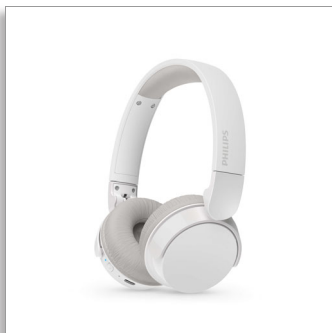

Philips
On-ear Wireless
Headphones

Lightweight on-ear headphones

Natural sound. Dynamic bass
Up to 25 hours of play time
Clear calls

TAH3209WT

Light, comfy, foldable — and so good-looking!

These wireless on-ear headphones are the perfect everyday companion. They're super comfy and look so good! You get great sound, plus Dynamic Bass for deeper bass even at low volumes, and you can activate a low lag setting for video content.

On-ear wireless headphones. Comfort and style

- So light and comfy, you can wear them for hours
- Great sound even at low volume with Dynamic Bass
- Powerful 32 mm neodymium drivers
- Up to 25 hours of play time. USB-C charging
- Stylish matte colourways

Everyday ease

- Solid Bluetooth multipoint connection
- Clear calls. They'll hear what you're saying
- Beautifully portable compact, foldable design
- Convenient multi-function button on right ear cup
- A quick 15 minute charge provides 1 hour of playback