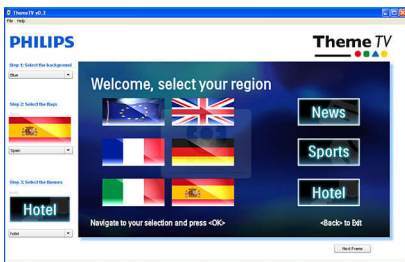

Theme TV

Theme TV offers an advanced user interface that enables your guests to navigate the guest menu to find their own country's channels, news and hotel information easily without the need of an interactive entertainment system.

VSecure

To show HD premium content to the guest there is a need for strict content security

precautions from the content industry. Philips has developed a total solution for HD content security in hotels, consisting of VSecure for HD content protection and NexGuard for HD forensic watermarking.

Integrated clock display

The built-in clock display, which is also a wake-up alarm, eliminates the need to invest in an additional clock with cables and connections in the room.

Installation menu locking

Prevents unauthorised access to installation and configuration settings, to ensure maximum guest convenience and avoid unnecessary reprogramming costs.