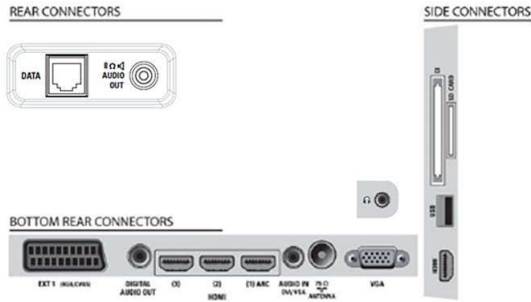

Specifications

Picture/Display

- Aspect ratio: Widescreen
- Diagonal screen size (inch): 32 inch
- Diagonal screen size (metric): 81 cm
- Colour cabinet: High gloss black deco front with black cabinet
- Panel resolution: 1366 x 768p
- Brightness: 450 cd/m²
- Picture enhancement: 3/2 - 2/2 motion pull down, 3D Combfilter, Active Control, Colour

- Enhancement, Colour Transient Improvement, Digital Noise Reduction, Luminance Transient Improver, Progressive scan, Sharpness Adjustment, 3D MA deinterlacing, Automatic skin tone correction, Dynamic contrast enhancement, 1080p 24/25/30 Hz processing, 1080p 50/60 Hz processing, Pixel Plus HD
- Display screen type: LCD WXGA+ Active Matrix TFT
- Dynamic screen contrast: 150,000:1

- Response time (typical): 8 ms
- Viewing angle: 178° (H)/178° (V)
- Peak Luminance ratio: 74 %
- Screen enhancement: Anti-Reflection coated screen

Supported Display Resolution

- Computer formats: 640 x 480, 60 Hz, 800 x 600, 60 Hz, 1024 x 768, 60 Hz, 1280 x 1024, 60 Hz, 1280